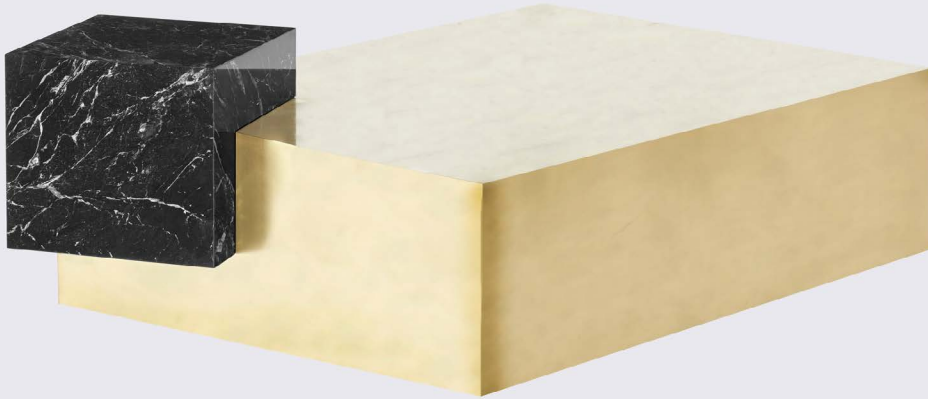

Askew Coffee Table

image 1 —
Nero Marquina Marble & Brushed Brass
image 2 —
Empress Green Marble & Blackened Steel

The Coexist Askew is an exploration of balance, material and harmony. Two cubes intersect and create a dual height table that plays with asymmetry. The unique accent furniture piece can serve as a side table or coffee table. Available in custom marble and metal selections.

Top Cube	Nero Marquina Marble, Honed Travertine, Statuary Marble, Empress Green Marble, Bleached Maple, Ebonized Walnut
Base Cube	Blackened Steel, Brushed Nickel, Brushed Brass, Blackened Brass
Dimensions	42" L × 36" W × 13" H 52" L × 44" W × 15" H