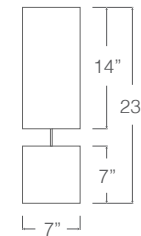

Cube Base	Nero Marquina Marble, Statuary Marble, Honed Travertine, Orange Travertine, Bleached Maple, Ebonized Walnut
Lamp Shade	Mocha, Beige
Lamp Fixture	Brushed Brass, Brushed Nickel
Dimensions	7"L x 7"W x 23"H 10"L x 10"W x 33"H 16"L x 16"W x 55"H