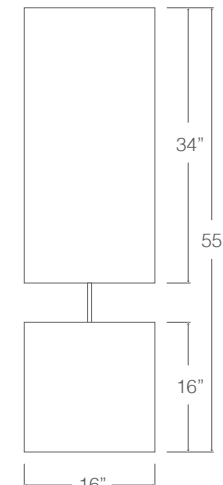

Cube Base	Nero Marquina Marble, Statuary Marble, Honed Travertine, Orange Travertine, Bleached Maple, Ebonized Walnut
Lamp Shade	Mocha, Beige
Lamp Fixture	Brushed Brass, Brushed Nickel
Dimensions	7"L x 7"W x 23"H 10"L x 10"W x 33"H 16"L x 16"W x 55"H

Table Lamp
Small

Table Lamp
Large

Floor Lamp