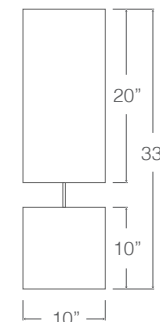

Cube Base	Nero Marquina Marble, Statuary Marble, Honed Travertine, Orange Travertine, Bleached Maple, Ebonized Walnut
Lamp Shade	Mocha, Beige
Lamp Fixture	Brushed Brass, Brushed Nickel
Dimensions	7"L x 7"W x 23"H 10"L x 10"W x 33"H 16"L x 16"W x 55"H

Table Lamp
Small

Table Lamp
Large

Floor Lamp