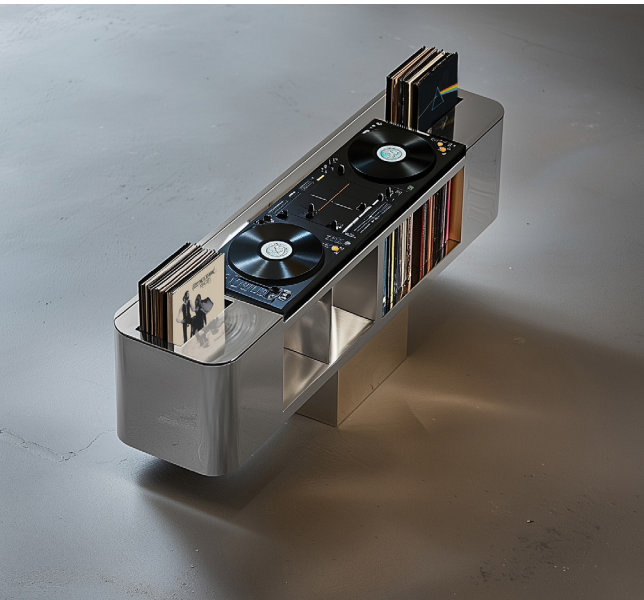

X Deck - DJ Console

The X Deck is part of our X Series of mixed metal pieces. A sculptural DJ Console with a customizable configuration according to your needs. The piece is tailored made to your equipment and features integrated amplifier placement, concealed cable and cord management, and dedicated record storage. Handmade by luxury furniture artisans in mirror polished finishes.

Base Cube	Metal: Polished Brass
Body	Metal: Polished Stainless Steel
Dimensions	75"W × 20"D × 34"H 190cm x 52cm x 88cm